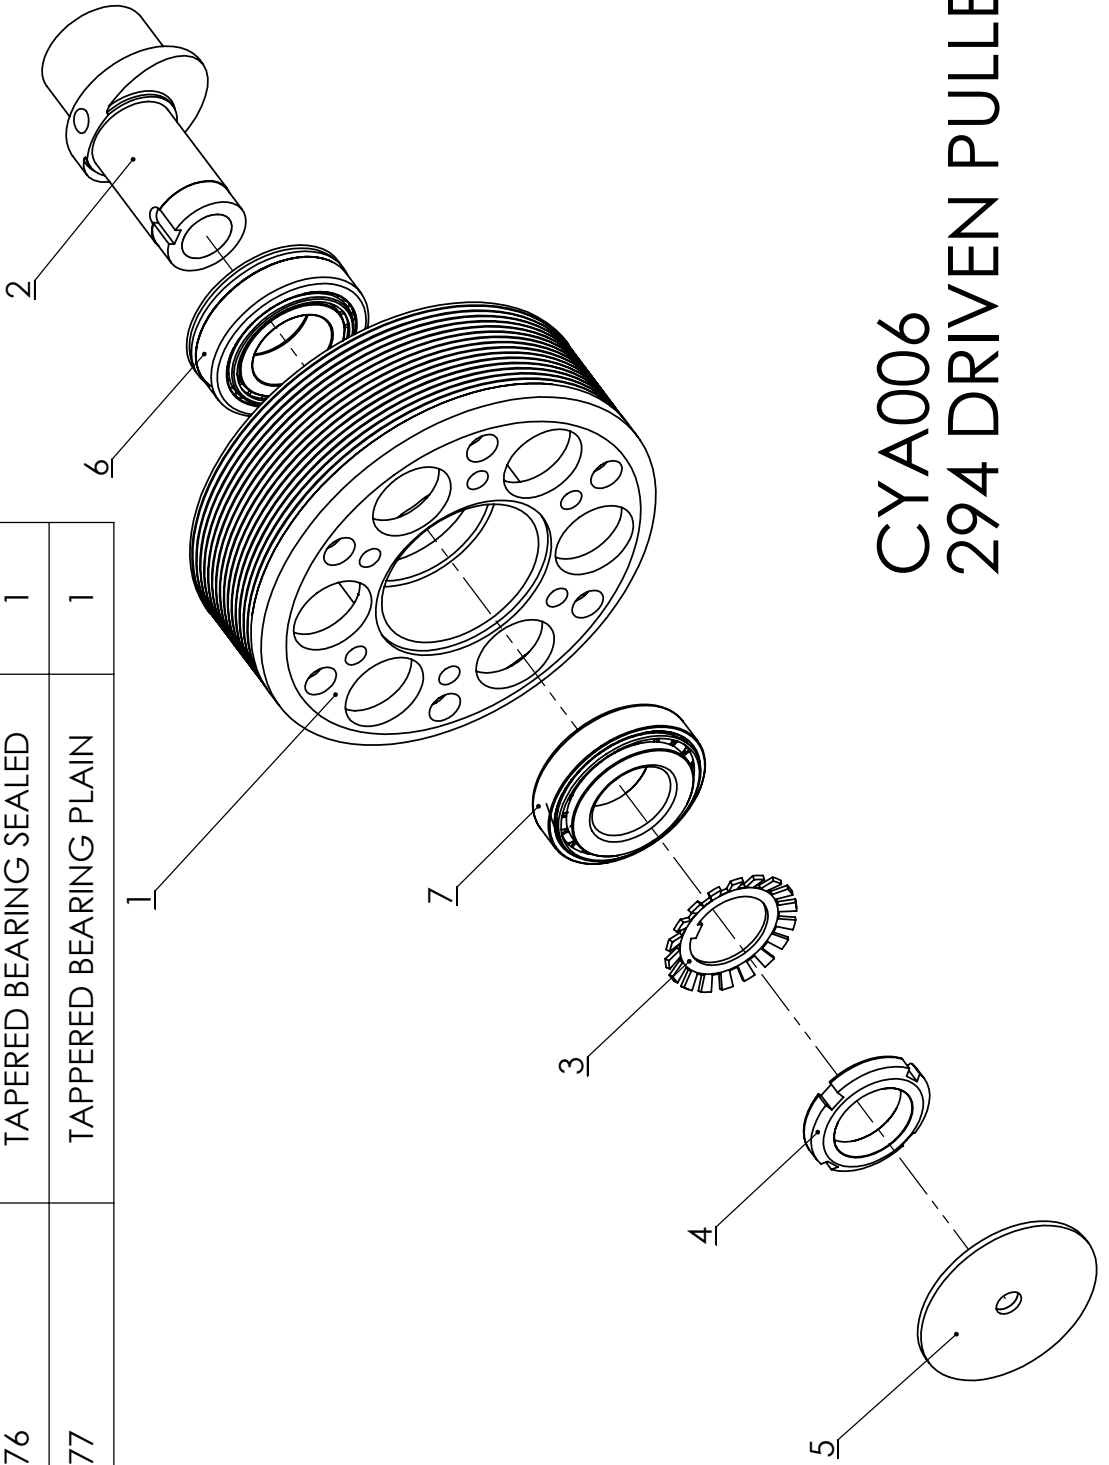

ITEM NO.	PART NUMBER	DESCRIPTION	QTY.
1	CY019	DOWN PIPE	1
2	CY020	SILENCER	1
3	CY078	EXHAUST SPRINGS	2
4	CY080	EXHAUST NUT	3

294 EXHAUST SYSTEM

CYA003

ITEM NO.	PART NUMBER	DESCRIPTION	QTY.
1	CY004	GEAR HOUSING ENGINE SIDE	1
2	CY005	GEAR HOUSING BENBIX SIDE	1
3	CY067	INTER GEAR	1
4	CY070	BENDIX GEAR	1
5	CY071	8MM ID CUP BEARING	4
6	CY072	ENGINE BOLT	2
7	CY073	GEARBOX BACKPLATE SPACER	2
8	CY074	INTER GEAR SHAFT	1
9	CY075	CASING BOLT	5

STARTER GEARBOX CYA005

ITEM NO.	PART NUMBER	DESCRIPTION	QTY.
1	CY008	PULLEY	1
2	CY009	ECCENTRIC SHAFT	1
3	CY010	TAB WASHER	1
4	CY011	NUT	1
5	CY012	PULLEY CAP	1
6	CY076	TAPERED BEARING SEALED	1
7	CY077	TAPERED BEARING PLAIN	1

CYA006 294 DRIVEN PULLEY

ITEM NO.	PART NUMBER	DESCRIPTION	QTY.
1	CY014	WATER PUMP BODY	1
2	CY81	PULLEY	1
3	CY082	PLUG	1
4	CY083	IMPELLER	1
5	CY084	SHAFT	1
6	CY085	LIP SEAL	1
7	CY086	BEARING	2
8	CY087	CIRCLIP	1
9	CY088	INLET WASHER	1
10	CY089	WASHER	1
11	CY090	NUT	1
12	CY091	O RING	1