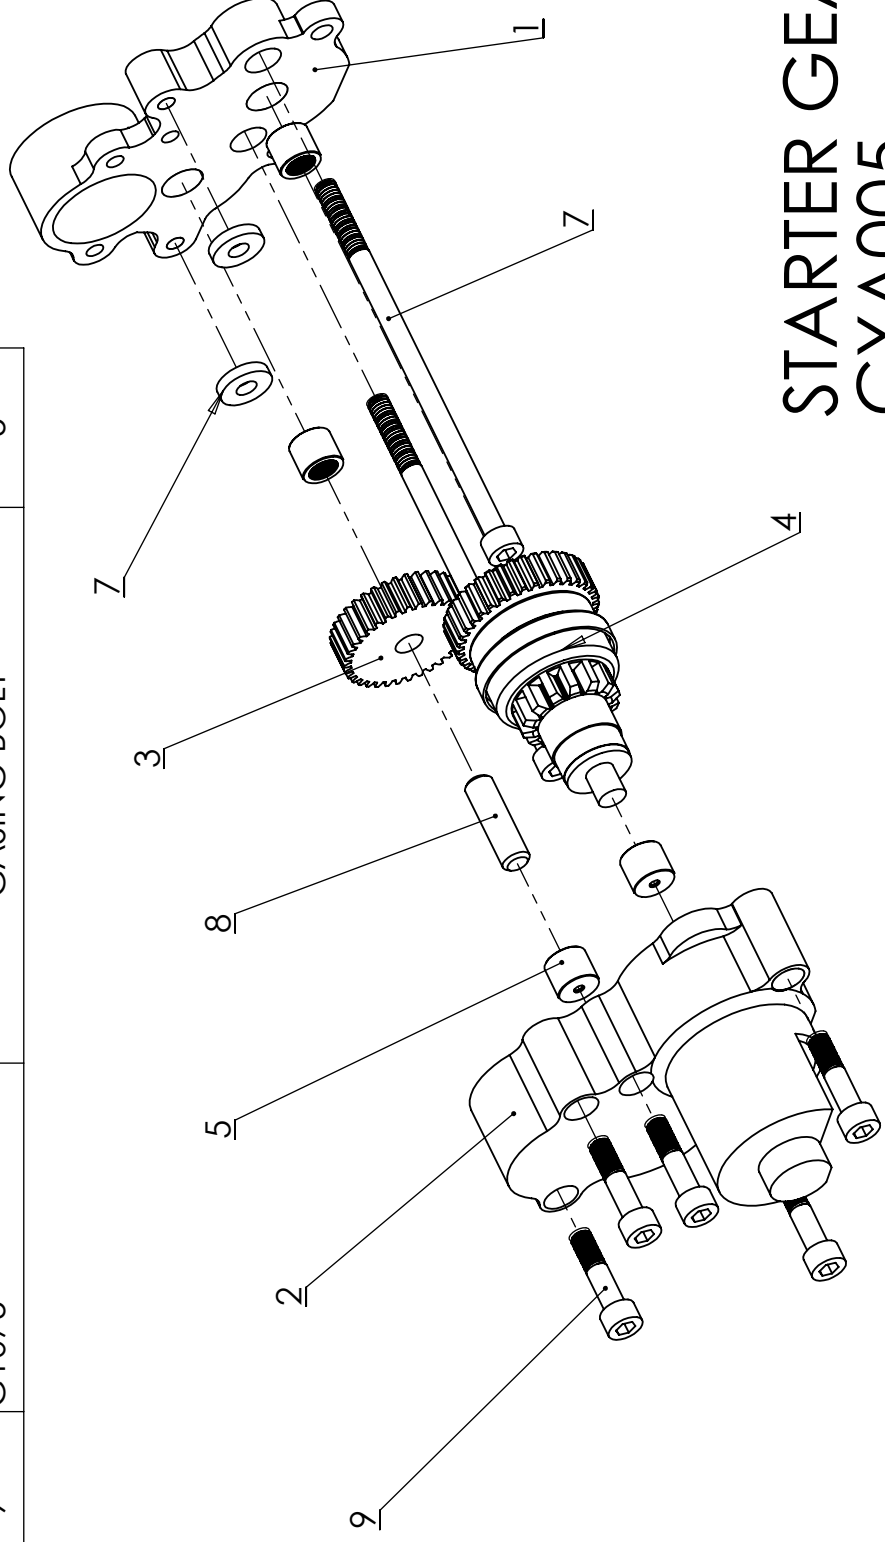

ITEM NO.	PART NUMBER	DESCRIPTION	QTY.
1	CY019	DOWN PIPE	1
2	CY020	SILENCER	1
3	CY078	EXHAUST SPRINGS	2
4	CY080	EXHAUST NUT	3

294 EXHAUST SYSTEM

CYA003

ITEM NO.	PART NUMBER	DESCRIPTION	QTY.
1	CY004	GEAR HOUSING ENGINE SIDE	1
2	CY005	GEAR HOUSING BENBIX SIDE	1
3	CY067	INTER GEAR	1
4	CY070	BENDIX GEAR	1
5	CY071	8MM ID CUP BEARING	4
6	CY072	ENGINE BOLT	2
7	CY073	GEARBOX BACKPLATE SPACER	2
8	CY074	INTER GEAR SHAFT	1
9	CY075	CASING BOLT	5

CYA006 294 DRIVEN PULLEY

ITEM NO.	PART NUMBER	DESCRIPTION	QTY.
1	CY014	WATER PUMP BODY	1
2	CY81	PULLEY	1
3	CY082	PLUG	1
4	CY083	IMPELLER	1
5	CY084	SHAFT	1
6	CY085	LIP SEAL	1
7	CY086	BEARING	2
8	CY087	CIRCLIP	1
9	CY088	INLET WASHER	1
10	CY089	WASHER	1
11	CY090	NUT	1
12	CY091	O RING	1