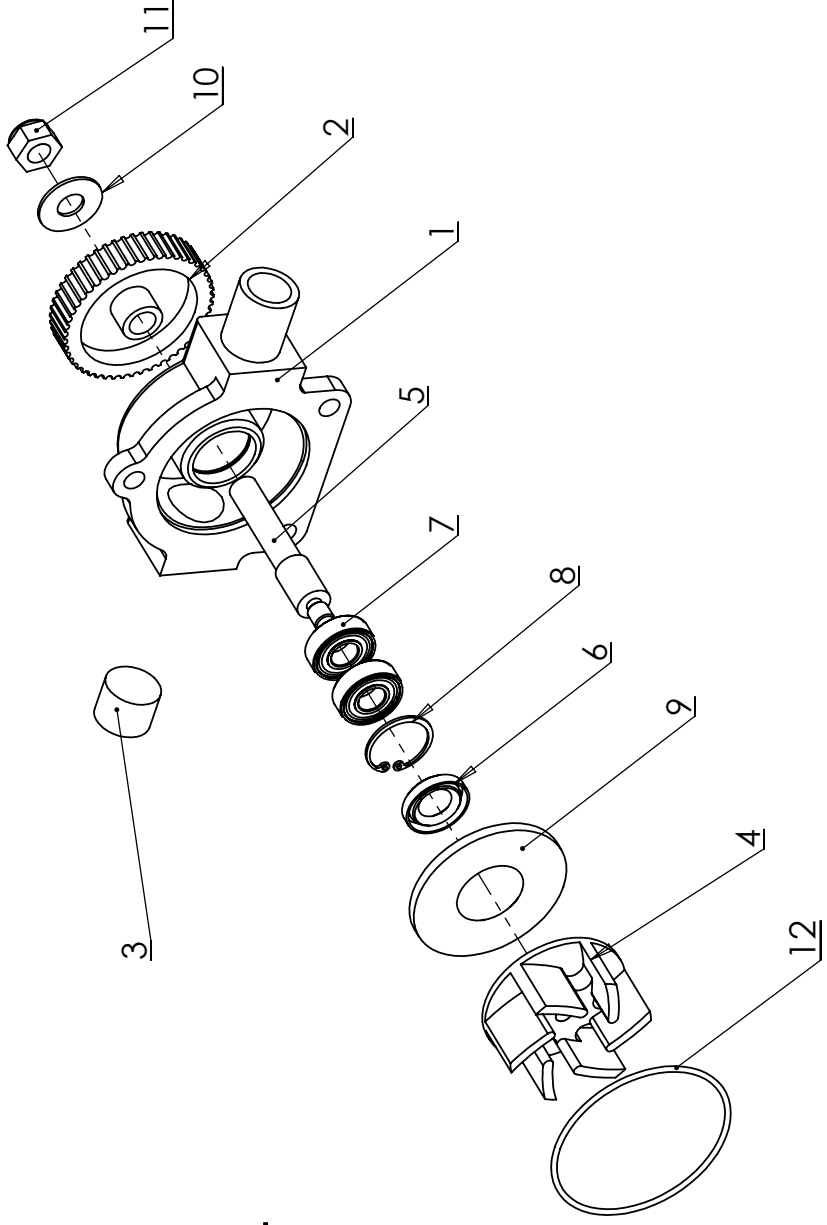

ITEM NO.	PART NUMBER	DESCRIPTION	QTY.
1	CY019	DOWN PIPE	1
2	CY020	SILENCER	1
3	CY078	EXHAUST SPRINGS	2
4	CY080	EXHAUST NUT	3

294 EXHAUST SYSTEM

CYA003

ITEM NO.	PART NUMBER	DESCRIPTION	QTY.
1	CY004	GEAR HOUSING ENGINE SIDE	1
2	CY005	GEAR HOUSING BENBIX SIDE	1
3	CY067	INTER GEAR	1
4	CY070	BENDIX GEAR	1
5	CY071	8MM ID CUP BEARING	4
6	CY072	ENGINE BOLT	2
7	CY073	GEARBOX BACKPLATE SPACER	2
8	CY074	INTER GEAR SHAFT	1
9	CY075	CASING BOLT	5

STARTER GEARBOX CYA005

ITEM NO.	PART NUMBER	DESCRIPTION	QTY.
1	CY008	PULLEY	1
2	CY009	ECCENTRIC SHAFT	1
3	CY010	TAB WASHER	1
4	CY011	NUT	1
5	CY012	PULLEY CAP	1
6	CY076	TAPERED BEARING SEALED	1
7	CY077	TAPERED BEARING PLAIN	1

CYA006 294 DRIVEN PULLEY

ITEM NO.	PART NUMBER	DESCRIPTION	QTY.
1	CY014	WATER PUMP BODY	1
2	CY81	PULLEY	1
3	CY082	PLUG	1
4	CY083	IMPELLER	1
5	CY084	SHAFT	1
6	CY085	LIP SEAL	1
7	CY086	BEARING	2
8	CY087	CIRCLIP	1
9	CY088	INLET WASHER	1
10	CY089	WASHER	1
11	CY090	NUT	1
12	CY091	O RING	1