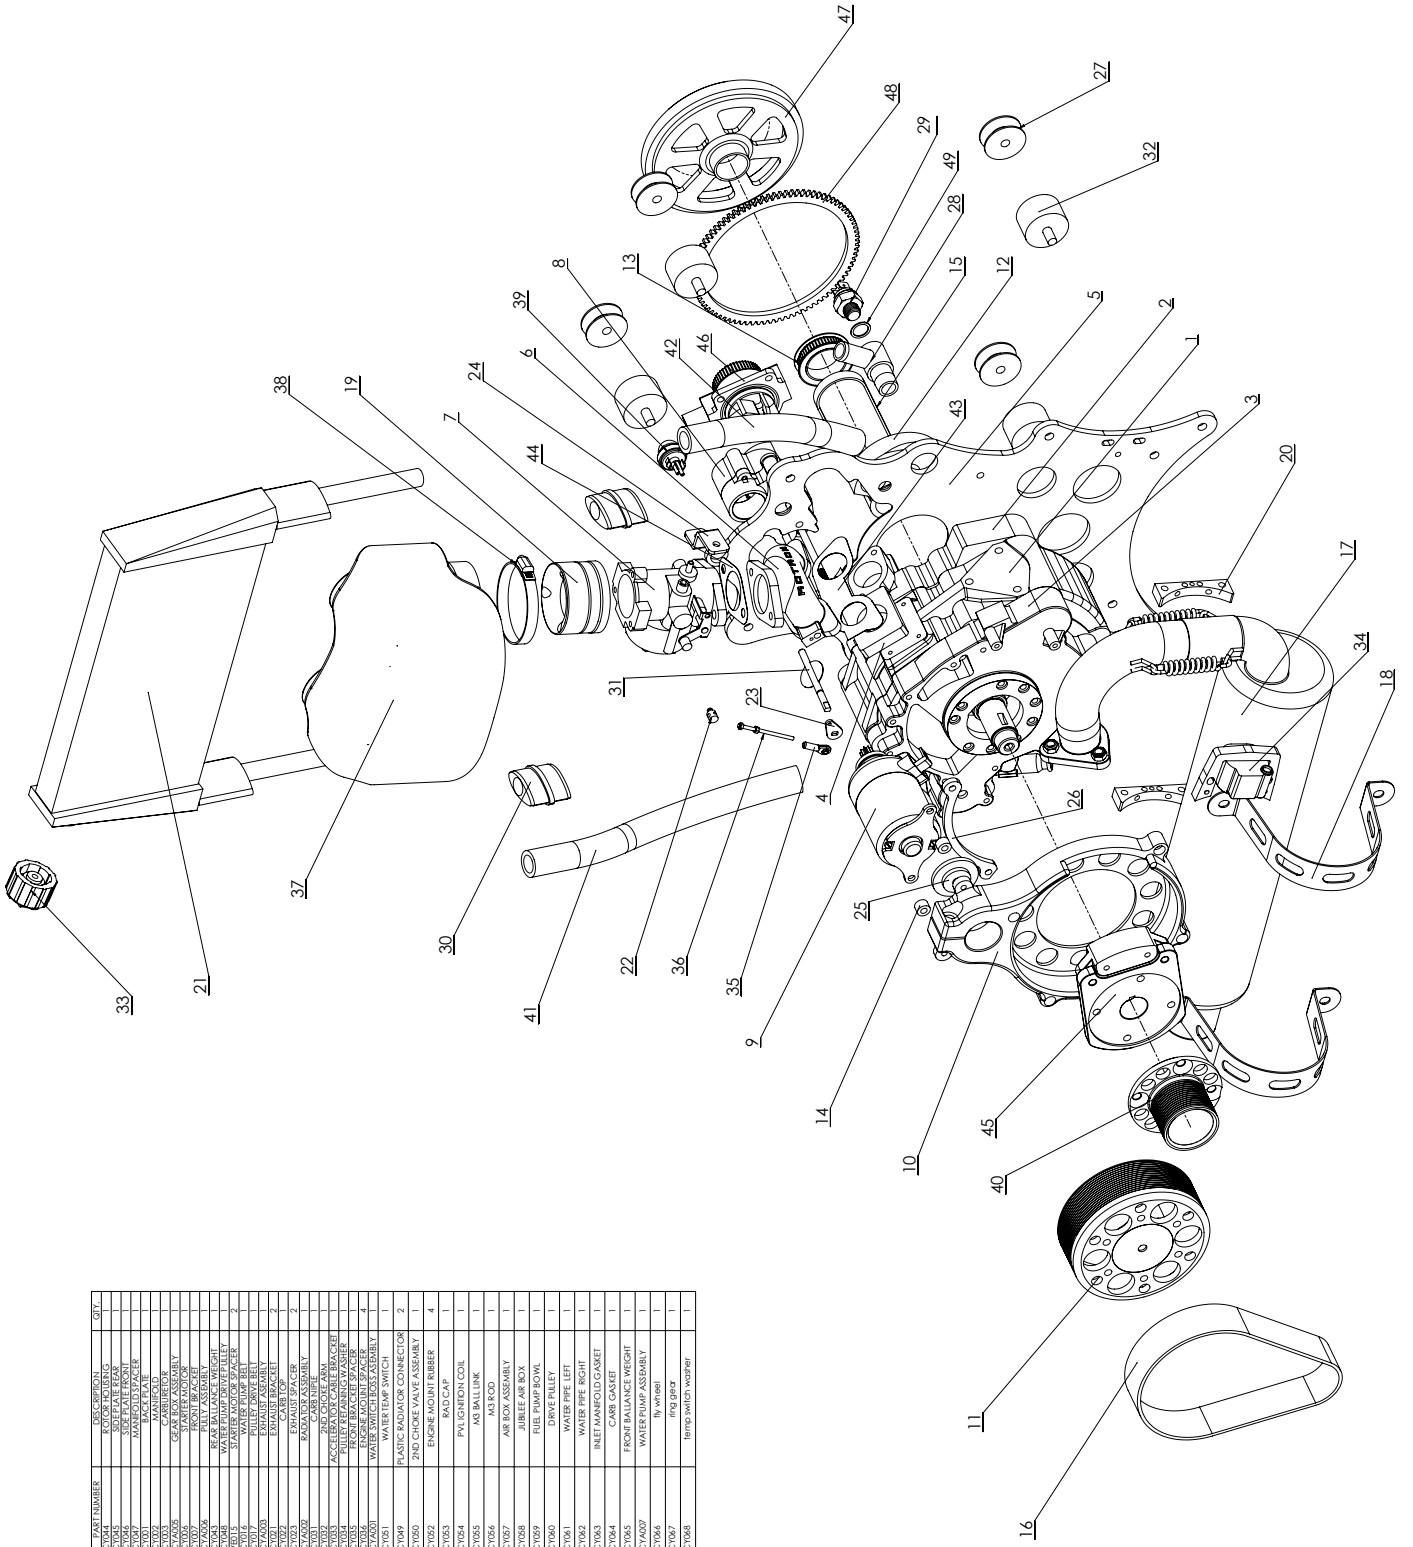

ITEM NO.	PART NUMBER	DESCRIPTION	QTY.
1	CY019	DOWN PIPE	1
2	CY020	SILENCER	1
3	CY078	EXHAUST SPRINGS	2
4	CY080	EXHAUST NUT	3