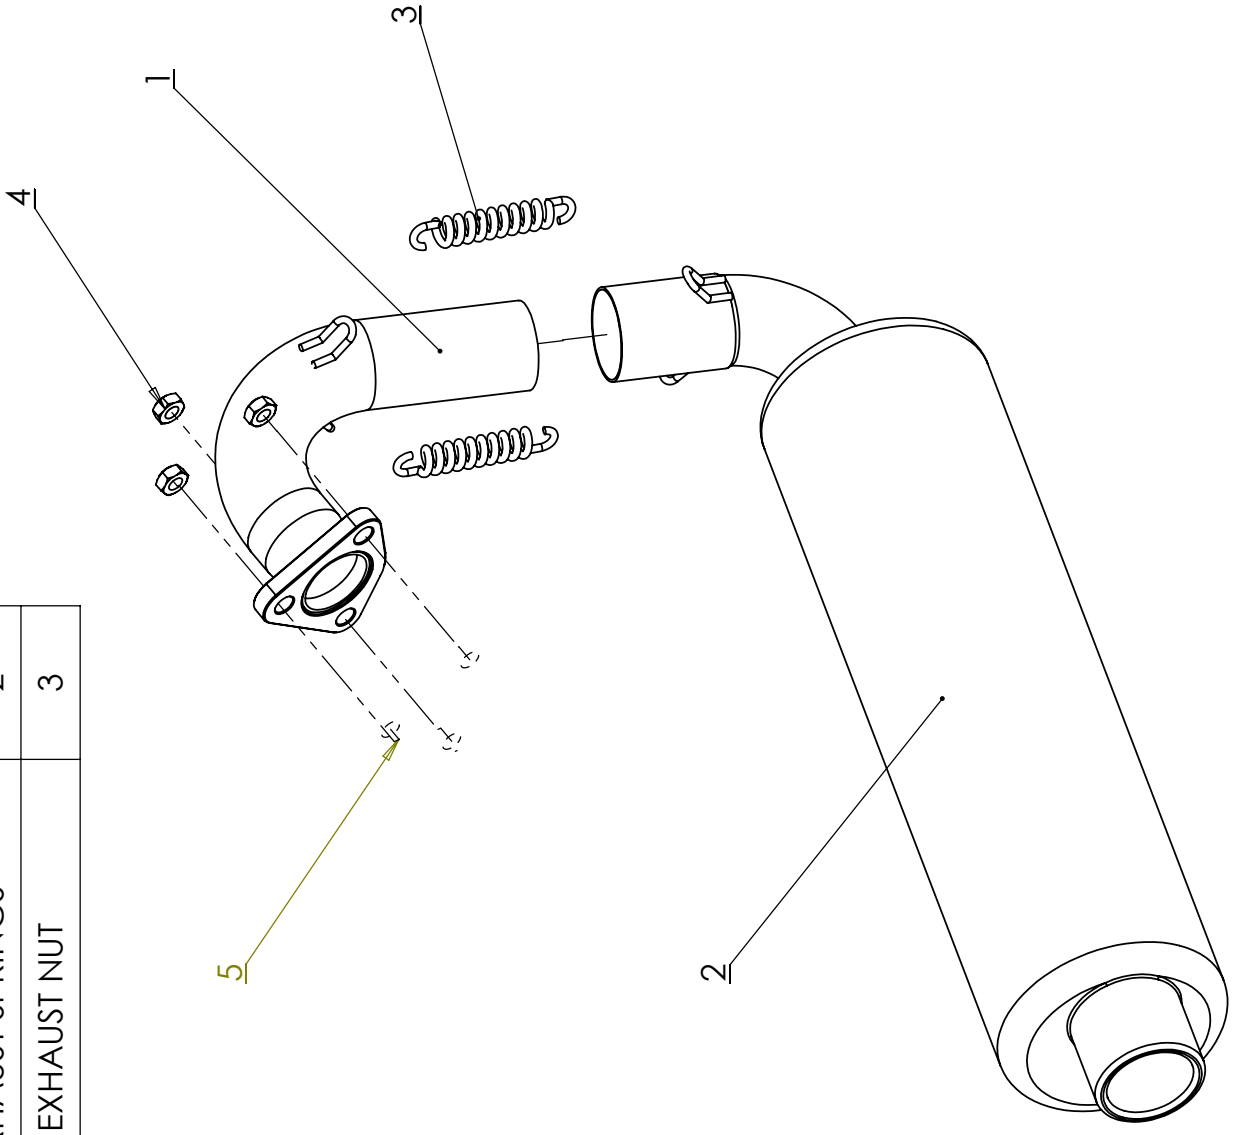

ITEM NO.	PART NUMBER	DESCRIPTION	QTY.
1	CY019	DOWN PIPE	1
2	CY020	SILENCER	1
3	CY078	EXHAUST SPRINGS	2
4	CY080	EXHAUST NUT	3

294 EXHAUST SYSTEM

CYA003

ITEM NO.	PART NUMBER	DESCRIPTION	QTY.
1	CY004	GEAR HOUSING ENGINE SIDE	1
2	CY005	GEAR HOUSING BENBIX SIDE	1
3	CY067	INTER GEAR	1
4	CY070	BENDIX GEAR	1
5	CY071	8MM ID CUP BEARING	4
6	CY072	ENGINE BOLT	2
7	CY073	GEARBOX BACKPLATE SPACER	2
8	CY074	INTER GEAR SHAFT	1
9	CY075	CASING BOLT	5

CYA006 294 DRIVEN PULLEY

ITEM NO.	PART NUMBER	DESCRIPTION	QTY.
1	CY014	WATER PUMP BODY	1
2	CY81	PULLEY	1
3	CY082	PLUG	1
4	CY083	IMPELLER	1
5	CY084	SHAFT	1
6	CY085	LIP SEAL	1
7	CY086	BEARING	2
8	CY087	CIRCLIP	1
9	CY088	INLET WASHER	1
10	CY089	WASHER	1
11	CY090	NUT	1
12	CY091	O RING	1